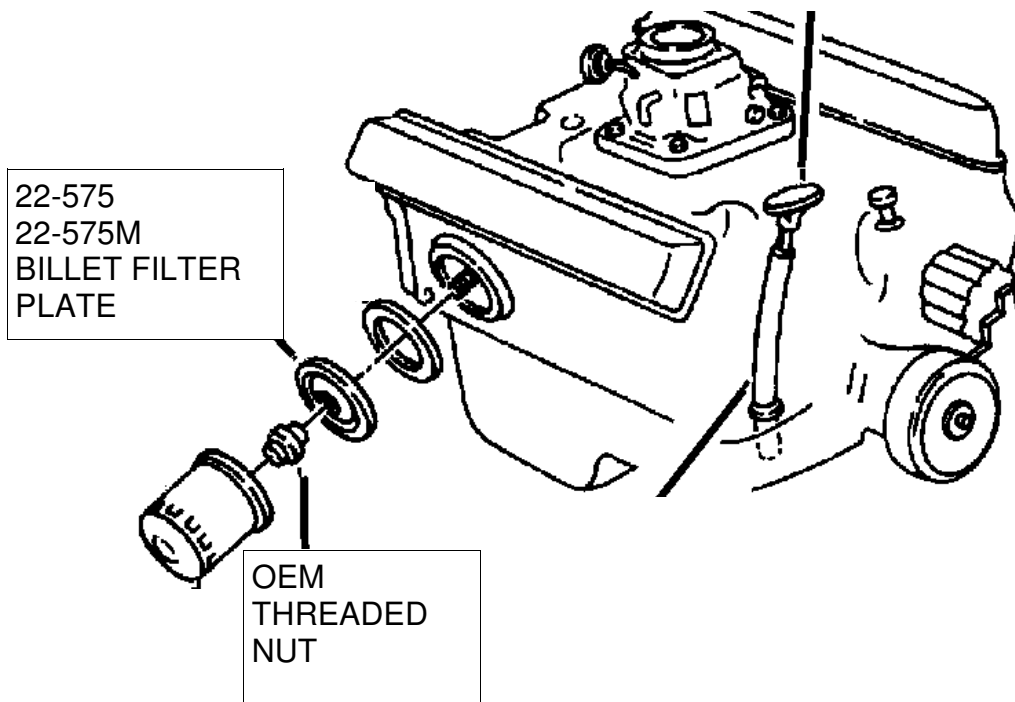

# 22-575 / 22-575M

SB MOPAR BILLET ALUMINUM  
FILTER PLATE

**#22-575** (1967 THRU 1992) 273, 318, 340, 360 SMALL BLOCK MOPAR  
( Replaces OE# 2402-103)

**#22-575M** (1992 THRU 2003) 5.2L , 5.9L [MAGNUM] SMALL BLOCK MOPAR  
( Replaces OE# 5300-9219)

*DIRECT REPLACEMENT FOR OE STEEL PLATE  
HIGHER FLOW CAPACITY  
O-RING INSTEAD OF PAPER GASKET  
COMPATIBLE WITH OE & CM SPIN-ON FILTERS  
COMPATIBLE WITH #22-595 BILLET REMOTE FILTER ADAPTER*

22-575  
22-575M  
BILLET FILTER  
PLATE

OEM  
THREADED  
NUT