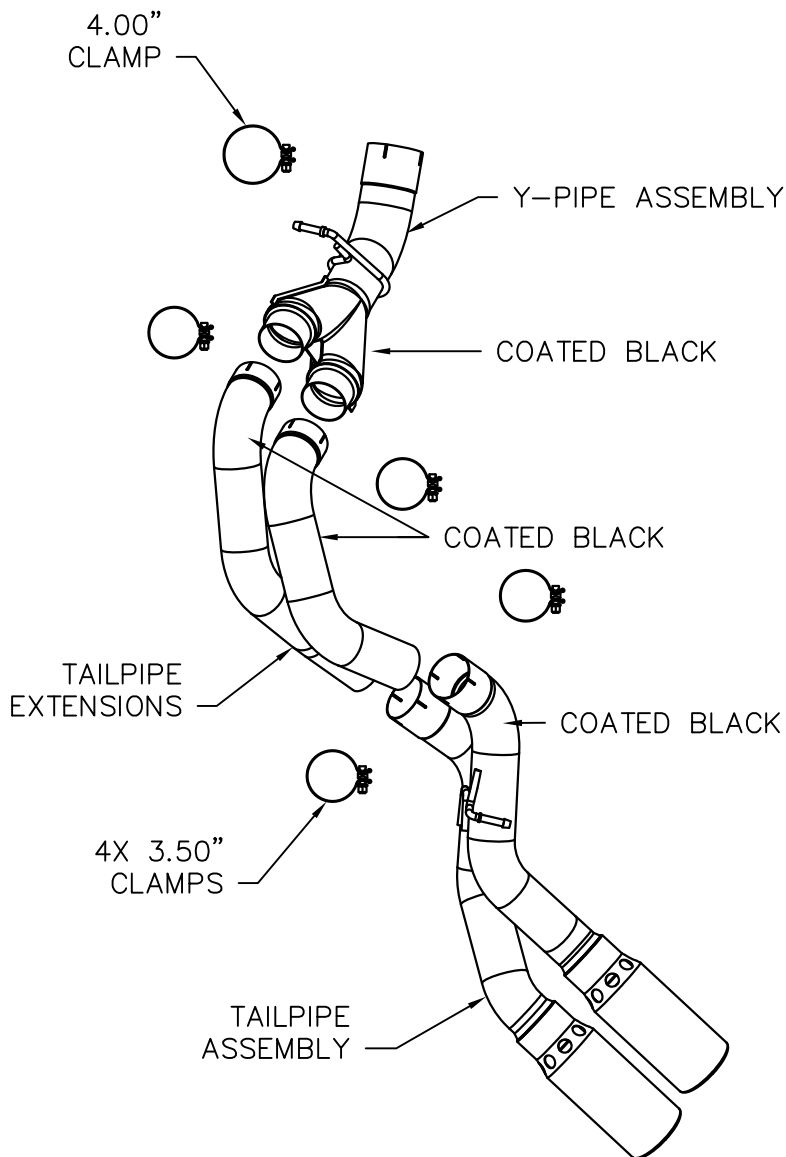

**Step 1:** (Carefully read all instructions before installation) To remove the OEM system, you will need to cut the tailpipe 17 1/2" behind the DPF. Disengage the welded tailpipe hangers from the rubber insulators. Do not damage or discard the OEM gasket, fasteners, or rubber insulators, as they will be reused to mount the new system.

**Step 2:** Install the new Y-pipe using the supplied clamp, but leave all clamps and fasteners loose for final adjustment of the complete system. Install the tailpipe extensions and tailpipe assembly in a similar fashion. Locate the welded hangers to the rubber isolators. Using the supplied 3.50" clamps loosely secure. The driver-side extension pipe has 3 bends, and is longer than the passenger-side.

**Step 4:** Once a final position has been chosen for the new system, evenly tighten all fasteners from front to rear. The supplied band clamps must be VERY tight to properly align the pipes and prevent leaks (Approximately 40ft-lbs). U-bolt clamps should be tightened to approximately 30-35ft-lbs. Inspect all fasteners after 25-50 miles of operation and retighten if necessary.