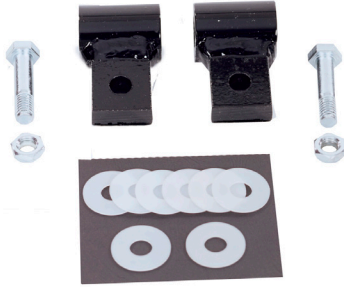

## BX88185 Adapter Kit Installation Instructions

The BX88185 Adapter Kit is designed to adapt Blue Ox® tow bars to Roadmaster brackets which are equipped with the cross bar already.

### CONTENTS:

Qty.	Part #	Description
2	61-5639	Wldm't, Adapter, Roadmaster
8	290-0381	Washer, .051 x .523
2	202-0143	1/2-13 Essna jam Nut, ZP
2	202-0645	1/2-13 x 2 Hx Bolt, Shrt Thread

## Installation Instructions

1. Remove existing tow bar lug from the leg pivot.
2. Install adapters to the tow bar leg pivots using the hex bolts, nuts, and washers.
3. To attach the tow bar to the brackets, insert adapters into the attachment tabs of the bracket. Align the holes of the adapters with the holes of the brackets and pin in place using the existing bracket pins.