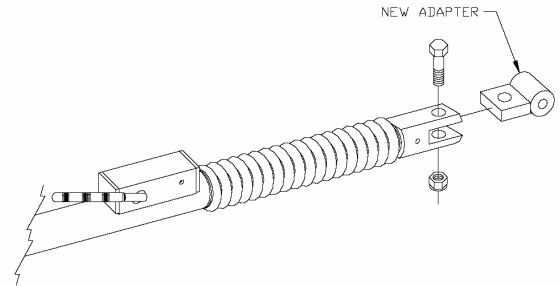

## BX88185 Adapter Kit Installation Instructions

The BX88185 Adapter Kit is designed to adapt Blue Ox® tow bars to Roadmaster brackets which are equipped with the cross bar already.

### CONTENTS:

Qty.	Part #	Description
2	61-5639	Wldm't, Adapter, Roadmaster
8	290-0381	Washer, .051 x .523
2	202-0143	1/2-13 Essna jam Nut, ZP
2	202-0645	1/2-13 x 2 Hx Bolt, Shrt Thread

## Installation Instructions

1. Remove existing tow bar lug from the leg pivot.
2. Install adapters to the tow bar leg pivots using the hex bolts, nuts, and washers.
3. To attach the tow bar to the brackets, insert adapters into the attachment tabs of the bracket. Align the holes of the adapters with the holes of the brackets and pin in place using the existing bracket pins.