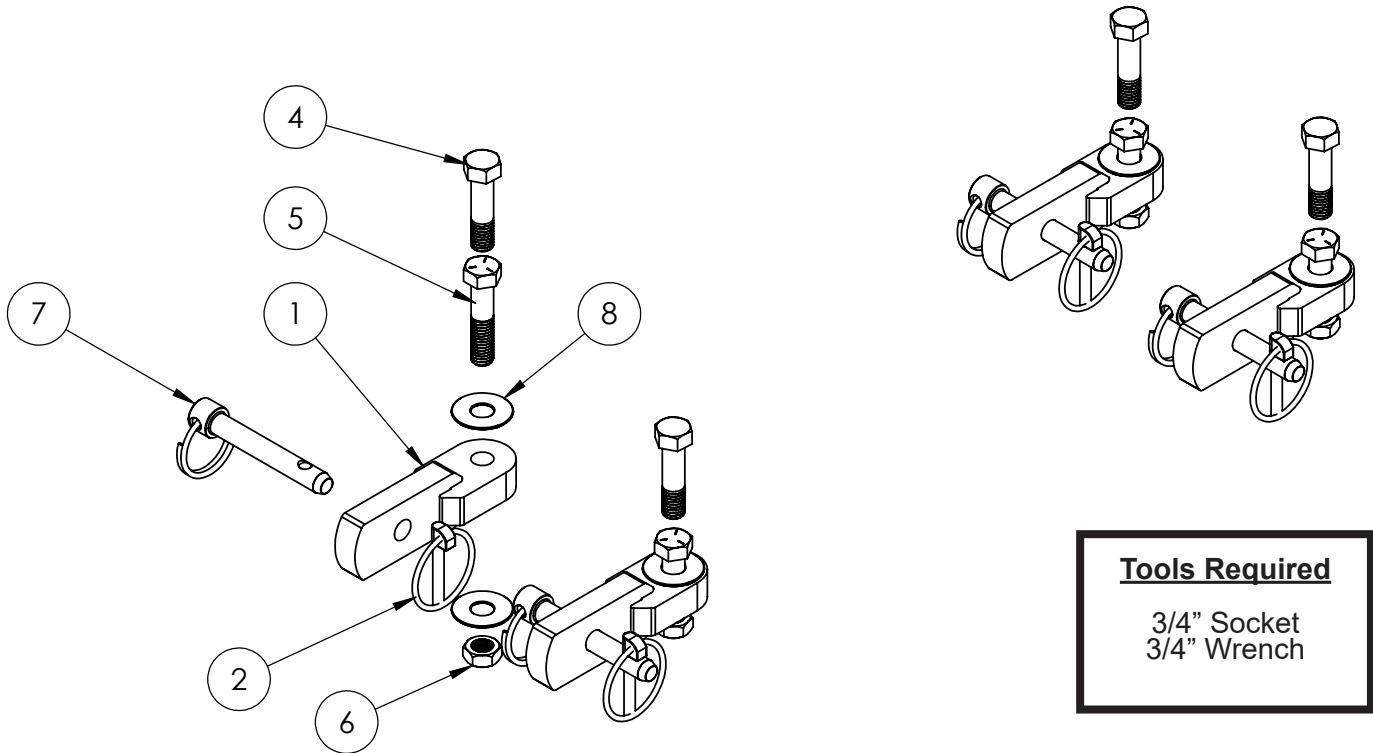

BLUE OX[®]

BX88367

Blue Ox Tow Bar to Demco Baseplate
Adapter
Installation Instructions

Serial Number

The BX88367 Adapter Kit is designed to adapt Blue Ox[®] tow bars to Demco baseplates.

1. Using a 3/4" socket and wrench, remove the existing 1/2"-13 bolt and 1/2"-13 jam nut from the tow bar leg. Remove the existing lug and washers from the tow bar leg. Do this on both tow bar legs.

2. Install the offset double lug onto the tow bar leg with the new washers, 1/2"-13 bolt and 1/2"-13 jam nut provided. Tighten the bolt until the lug is tight against the washers, but can still freely move side to side. Do this on both tow bar legs.

Note: Two different 1/2"-13 bolts are provided, use the correct bolt for the corresponding tow bar.

BX88367
Blue Ox Tow Bar to Demco Baseplate Adapter
Installation Instructions

Item No.	Part No.	Description	Qty.
1.....	61-8342	Blue Ox Tow Bar to Demco Baseplate Adapter	2
2.....	62-3213	Quick Pin	2
3.....	63-4780	Bolt Bag & Manual Package.....	1
4.....	201-0645	1/2"-13 x 2" Hex Head Bolt, Short Thread	2
5.....	201-0826	1/2"-13 x 2-1/4" Hex Head Bolt, Grade 5, ZP	2
6.....	2020-0143	1/2"-13 Essna Jam Nut, ZP	2
7.....	229-0520	1/2" x 2-5/8" Eff. Pin.....	2
8.....	290-0381	0.051 x 0.523 ID x 1.363 OD Washer.....	4