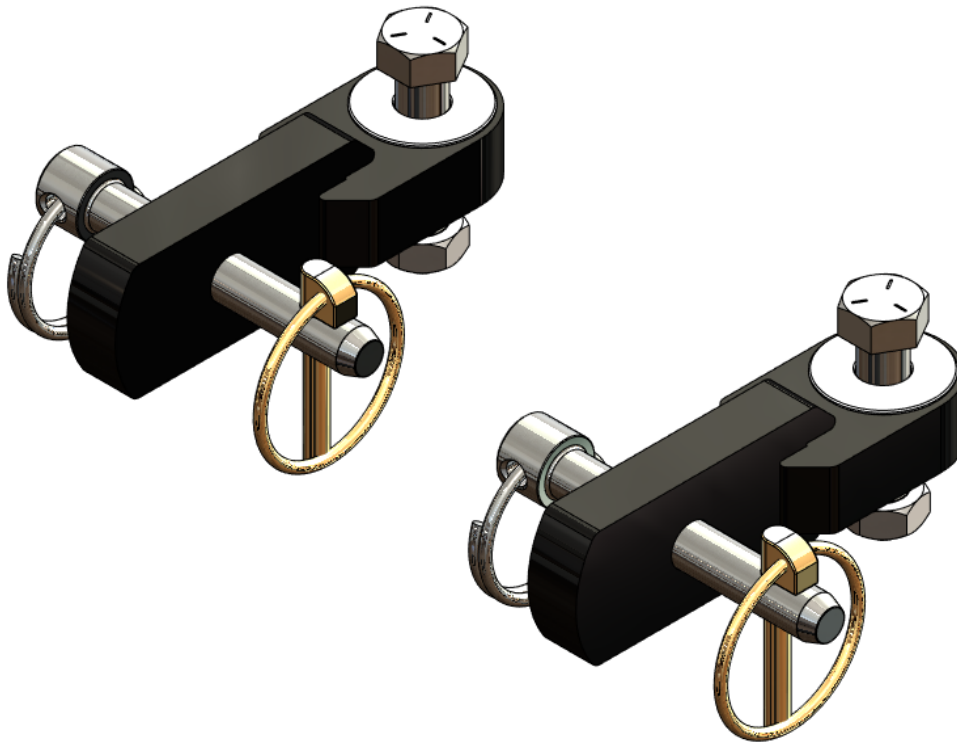

BLUE OX[®]

BX88367

Blue Ox Tow Bar to Demco Baseplate
Adapter
Installation Instructions

Serial Number

The BX88367 Adapter Kit is designed to adapt Blue Ox[®] tow bars to Demco baseplates.

1. Using a 3/4" socket and wrench, remove the existing 1/2"-13 bolt and 1/2"-13 jam nut from the tow bar leg. Remove the existing lug and washers from the tow bar leg. Do this on both tow bar legs.

2. Install the offset double lug onto the tow bar leg with the new washers, 1/2"-13 bolt and 1/2"-13 jam nut provided. Tighten the bolt until the lug is tight against the washers, but can still freely move side to side. Do this on both tow bar legs.

Note: Two different 1/2"-13 bolts are provided, use the correct bolt for the corresponding tow bar.

BX88367
Blue Ox Tow Bar to Demco Baseplate Adapter
Installation Instructions

Item No.	Part No.	Description	Qty.
1.....	61-8342	Blue Ox Tow Bar to Demco Baseplate Adapter	2
2.....	62-3213	Quick Pin	2
3.....	63-4780	Bolt Bag & Manual Package.....	1
4.....	201-0645	1/2"-13 x 2" Hex Head Bolt, Short Thread	2
5.....	201-0826	1/2"-13 x 2-1/4" Hex Head Bolt, Grade 5, ZP	2
6.....	2020-0143	1/2"-13 Essna Jam Nut, ZP	2
7.....	229-0520	1/2" x 2-5/8" Eff. Pin.....	2
8.....	290-0381	0.051 x 0.523 ID x 1.363 OD Washer.....	4