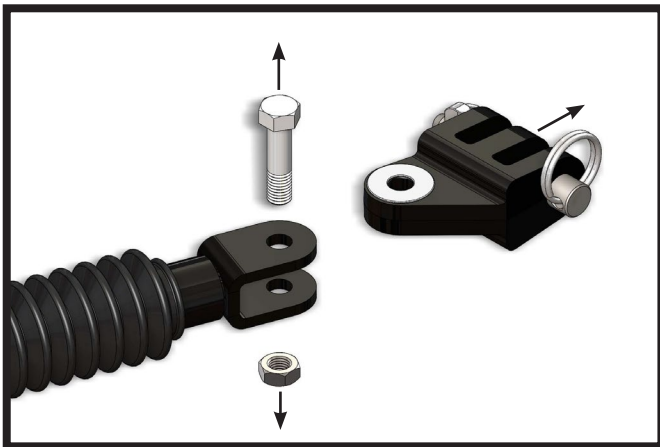

BLUE OX[®]

BX88367

Blue Ox Tow Bar to Demco Baseplate
Adapter
Installation Instructions

Serial Number

The BX88367 Adapter Kit is designed to adapt Blue Ox[®] tow bars to Demco baseplates.

1. Using a 3/4" socket and wrench, remove the existing 1/2"-13 bolt and 1/2"-13 jam nut from the tow bar leg. Remove the existing lug and washers from the tow bar leg. Do this on both tow bar legs.

2. Install the offset double lug onto the tow bar leg with the new washers, 1/2"-13 bolt and 1/2"-13 jam nut provided. Tighten the bolt until the lug is tight against the washers, but can still freely move side to side. Do this on both tow bar legs.

Note: Two different 1/2"-13 bolts are provided, use the correct bolt for the corresponding tow bar.

BX88367
Blue Ox Tow Bar to Demco Baseplate Adapter
Installation Instructions

Item No.	Part No.	Description	Qty.
1.....	61-8342	Blue Ox Tow Bar to Demco Baseplate Adapter	2
2.....	62-3213	Quick Pin	2
3.....	63-4780	Bolt Bag & Manual Package.....	1
4.....	201-0645	1/2"-13 x 2" Hex Head Bolt, Short Thread	2
5.....	201-0826	1/2"-13 x 2-1/4" Hex Head Bolt, Grade 5, ZP	2
6.....	2020-0143	1/2"-13 Essna Jam Nut, ZP	2
7.....	229-0520	1/2" x 2-5/8" Eff. Pin.....	2
8.....	290-0381	0.051 x 0.523 ID x 1.363 OD Washer.....	4