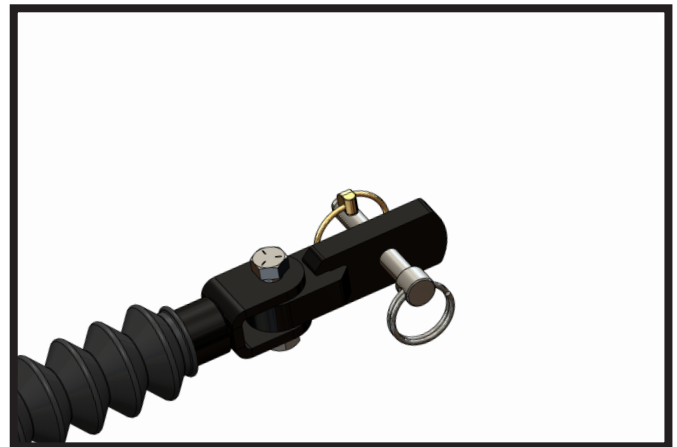

BLUE OX[®]

BX88367

Blue Ox Tow Bar to Demco Baseplate
Adapter
Installation Instructions

Serial Number

The BX88367 Adapter Kit is designed to adapt Blue Ox[®] tow bars to Demco baseplates.

1. Using a 3/4" socket and wrench, remove the existing 1/2"-13 bolt and 1/2"-13 jam nut from the tow bar leg. Remove the existing lug and washers from the tow bar leg. Do this on both tow bar legs.

2. Install the offset double lug onto the tow bar leg with the new washers, 1/2"-13 bolt and 1/2"-13 jam nut provided. Tighten the bolt until the lug is tight against the washers, but can still freely move side to side. Do this on both tow bar legs.

Note: Two different 1/2"-13 bolts are provided, use the correct bolt for the corresponding tow bar.

BX88367
Blue Ox Tow Bar to Demco Baseplate Adapter
Installation Instructions

Item No.	Part No.	Description	Qty.
1.....	61-8342	Blue Ox Tow Bar to Demco Baseplate Adapter	2
2.....	62-3213	Quick Pin	2
3.....	63-4780	Bolt Bag & Manual Package.....	1
4.....	201-0645	1/2"-13 x 2" Hex Head Bolt, Short Thread	2
5.....	201-0826	1/2"-13 x 2-1/4" Hex Head Bolt, Grade 5, ZP	2
6.....	2020-0143	1/2"-13 Essna Jam Nut, ZP	2
7.....	229-0520	1/2" x 2-5/8" Eff. Pin.....	2
8.....	290-0381	0.051 x 0.523 ID x 1.363 OD Washer.....	4