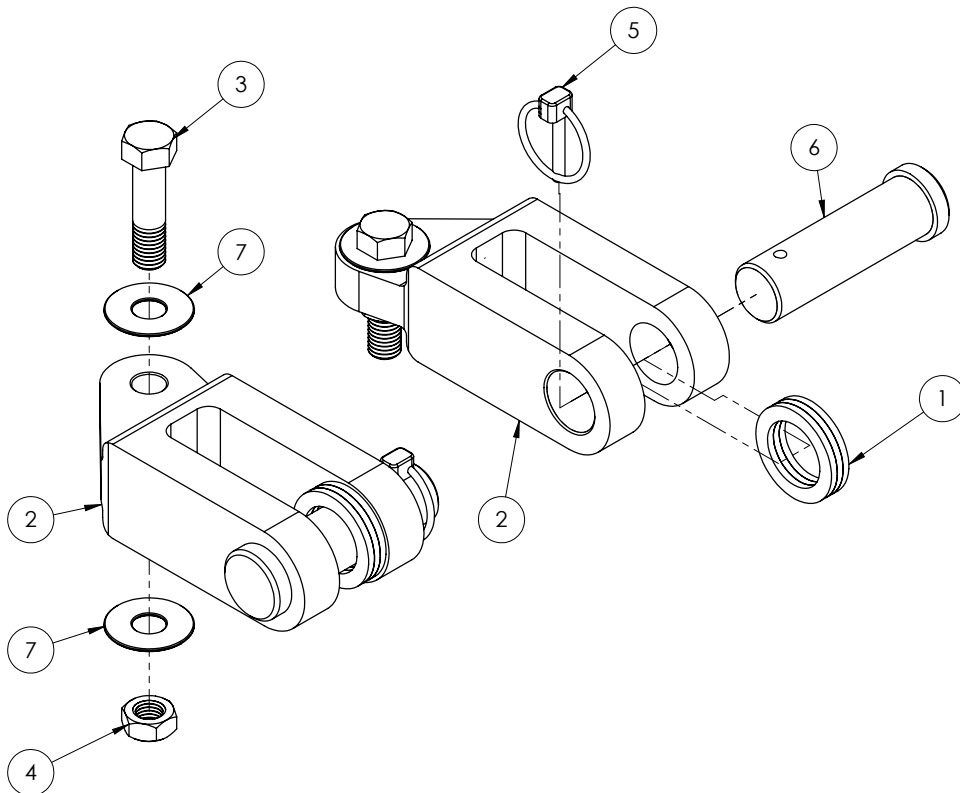

BX88358

Aftermarket Off Road Bumper Adapter, 1" Pin Installation Instructions

Serial Number

When using a Blue Ox adapter to flat tow a vehicle by the aftermarket bumper, it is the customer's responsibility to contact the bumper manufacturer and verify that the vehicle can be towed by the aftermarket bumper.

1. Using a 3/4" socket and wrench, remove the existing 1/2"-13 bolt and 1/2"-13 jam nut from the tow bar leg. Remove the existing lug and washers from the tow bar leg. Do this on both tow bar legs.

2. Install the offset double lug onto the tow bar leg with the new washers, 1/2"-13 x 2" bolt and 1/2"-13 jam nut provided. Tighten the bolt until the lug is tight against the washers, but can still freely move side to side. Do this on both tow bar legs.

BX88358
Aftermarket Off Road Bumper Adapter, 1" Pin
Installation Instructions

Tools Required
3/4" Socket
3/4" Wrench

Item No.	Part No.	Description	Qty.
1.....	107-3615.....	1/8" Spacer Bushing.....	6
2.....	110-0069.....	1" Double Lug.....	2
3.....	201-0645.....	1/2"-13 x 2" Hex Head Bolt, Short Thread.....	2
4.....	202-0143.....	1/2"-13 Essna Jam Nut, ZP.....	2
5.....	229-0829.....	Quick Pin.....	2
6.....	229-0934.....	1" Dia x 2-11/16" Eff. Pin, ZP.....	2
7.....	290-0381.....	Washer, .523" ID x 1.363" OD.....	4

Note: If the bumper attachment plate is 7/8" thick use the supplied 1/8" spacer between the plate and lug.

CUSTOMER SERVICE COMMITMENT

Blue Ox® is committed to providing you with exceptional customer care throughout your lifetime with our products. Our team is here to assist you with any questions you may have regarding the performance of your product. Simply call (402) 385-3051 and you can speak with our customer care team.