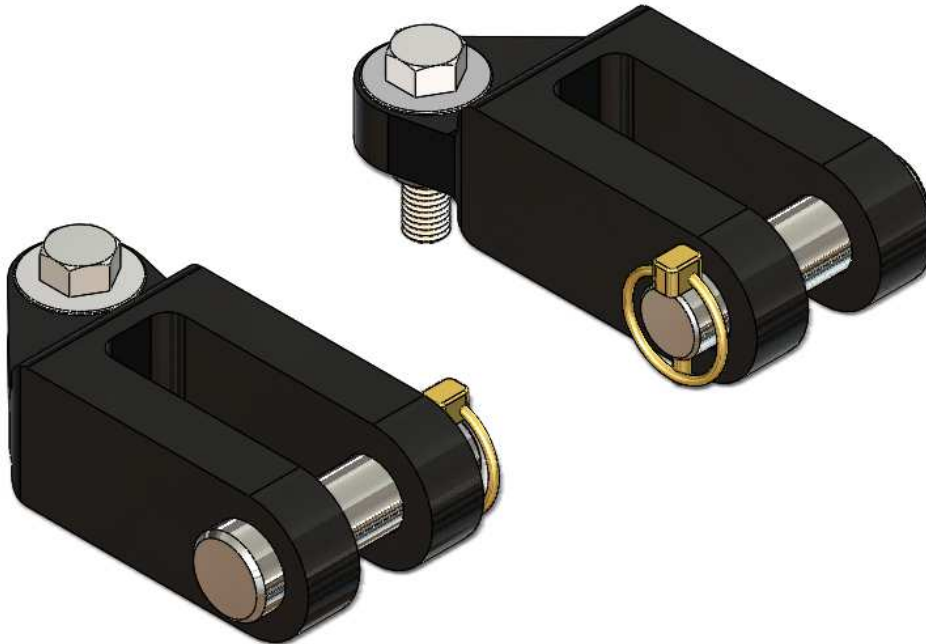

BX88358

Aftermarket Off Road Bumper Adapter, 1" Pin Installation Instructions

Serial Number

When using a Blue Ox adapter to flat tow a vehicle by the aftermarket bumper, it is the customer's responsibility to contact the bumper manufacturer and verify that the vehicle can be towed by the aftermarket bumper.

1. Using a 3/4" socket and wrench, remove the existing 1/2"-13 bolt and 1/2"-13 jam nut from the tow bar leg. Remove the existing lug and washers from the tow bar leg. Do this on both tow bar legs.

2. Install the offset double lug onto the tow bar leg with the new washers, 1/2"-13 x 2" bolt and 1/2"-13 jam nut provided. Tighten the bolt until the lug is tight against the washers, but can still freely move side to side. Do this on both tow bar legs.

BX88358
Aftermarket Off Road Bumper Adapter, 1" Pin
Installation Instructions

Tools Required
3/4" Socket
3/4" Wrench

Item No.	Part No.	Description	Qty.
1.....	107-3615.....	1/8" Spacer Bushing.....	6
2.....	110-0069.....	1" Double Lug.....	2
3.....	201-0645.....	1/2"-13 x 2" Hex Head Bolt, Short Thread.....	2
4.....	202-0143.....	1/2"-13 Essna Jam Nut, ZP.....	2
5.....	229-0829.....	Quick Pin.....	2
6.....	229-0934.....	1" Dia x 2-11/16" Eff. Pin, ZP.....	2
7.....	290-0381.....	Washer, .523" ID x 1.363" OD.....	4

Note: If the bumper attachment plate is 7/8" thick use the supplied 1/8" spacer between the plate and lug.

CUSTOMER SERVICE COMMITMENT

Blue Ox® is committed to providing you with exceptional customer care throughout your lifetime with our products. Our team is here to assist you with any questions you may have regarding the performance of your product. Simply call (402) 385-3051 and you can speak with our customer care team.