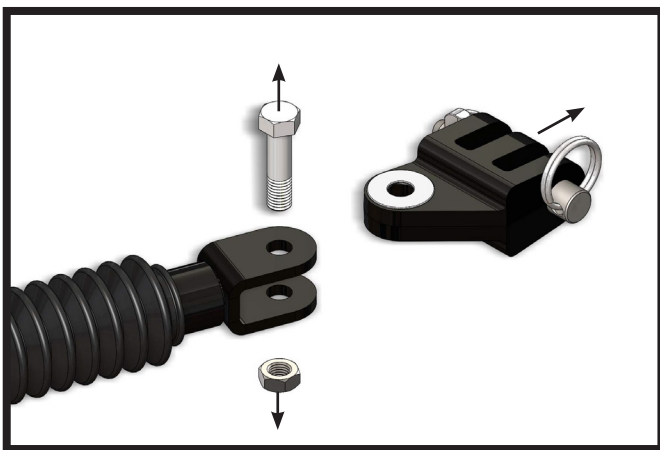

BX88358

Aftermarket Off Road Bumper Adapter, 1" Pin Installation Instructions

Serial Number

When using a Blue Ox adapter to flat tow a vehicle by the aftermarket bumper, it is the customer's responsibility to contact the bumper manufacturer and verify that the vehicle can be towed by the aftermarket bumper.

1. Using a 3/4" socket and wrench, remove the existing 1/2"-13 bolt and 1/2"-13 jam nut from the tow bar leg. Remove the existing lug and washers from the tow bar leg. Do this on both tow bar legs.

2. Install the offset double lug onto the tow bar leg with the new washers, 1/2"-13 x 2" bolt and 1/2"-13 jam nut provided. Tighten the bolt until the lug is tight against the washers, but can still freely move side to side. Do this on both tow bar legs.

BX88358
Aftermarket Off Road Bumper Adapter, 1" Pin
Installation Instructions

Tools Required
3/4" Socket
3/4" Wrench

Item No.	Part No.	Description	Qty.
1.....	107-3615.....	1/8" Spacer Bushing.....	6
2.....	110-0069.....	1" Double Lug.....	2
3.....	201-0645.....	1/2"-13 x 2" Hex Head Bolt, Short Thread.....	2
4.....	202-0143.....	1/2"-13 Essna Jam Nut, ZP.....	2
5.....	229-0829.....	Quick Pin.....	2
6.....	229-0934.....	1" Dia x 2-11/16" Eff. Pin, ZP.....	2
7.....	290-0381.....	Washer, .523" ID x 1.363" OD.....	4

Note: If the bumper attachment plate is 7/8" thick use the supplied 1/8" spacer between the plate and lug.

CUSTOMER SERVICE COMMITMENT

Blue Ox® is committed to providing you with exceptional customer care throughout your lifetime with our products. Our team is here to assist you with any questions you may have regarding the performance of your product. Simply call (402) 385-3051 and you can speak with our customer care team.